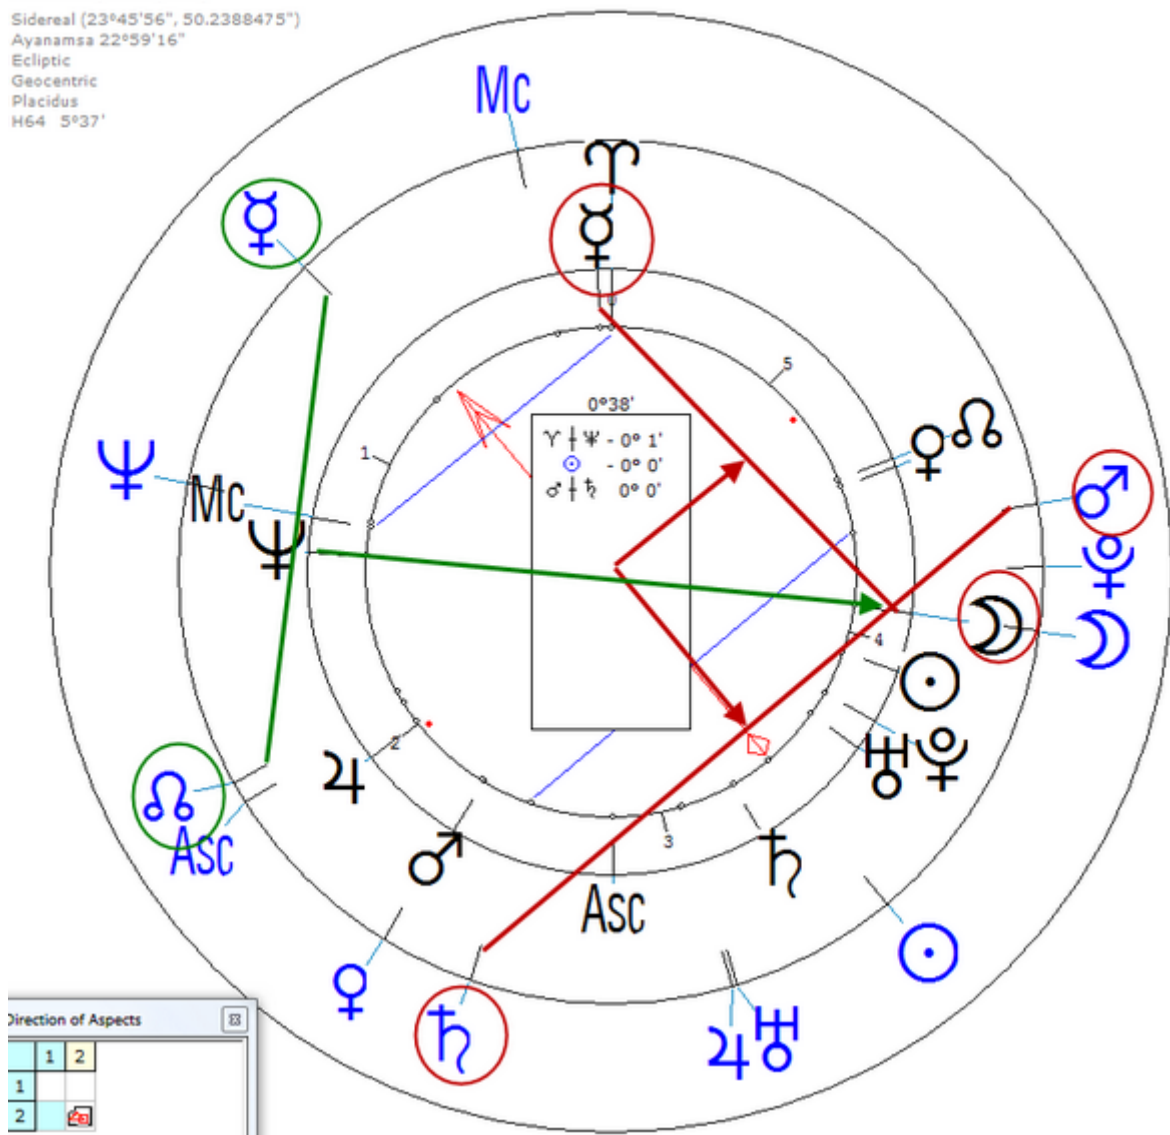

Marcelletti, Carlo

19 July 1944 at 20:15 (= 8:15 PM)Maiolati Spontini, Italy, 43n28, 13e06
Italian cardio surgeon.

<https://www.astro.com/astro-databank/Marcelletti,_Carlo>

He committed suicide in Rome on 6 May 2009.

Progressed Lunar Return (Harmonic 64)

Lunar $\♂/\♁ = \text{D}_n/\text{♀}_n$

Lunar $\text{♀}/♁ = \text{D}_n$

Marcelletti, Carlo
19 July 1944 Wed 20:15 (GMT+2) 43n28 13e06
Maiolati Spontini, Italy
Sidereal (23°45'56", 50.2388475")
Ayanamsa 22°59'16"
Ecliptic
Geocentric
Placidus
H64 5°37'